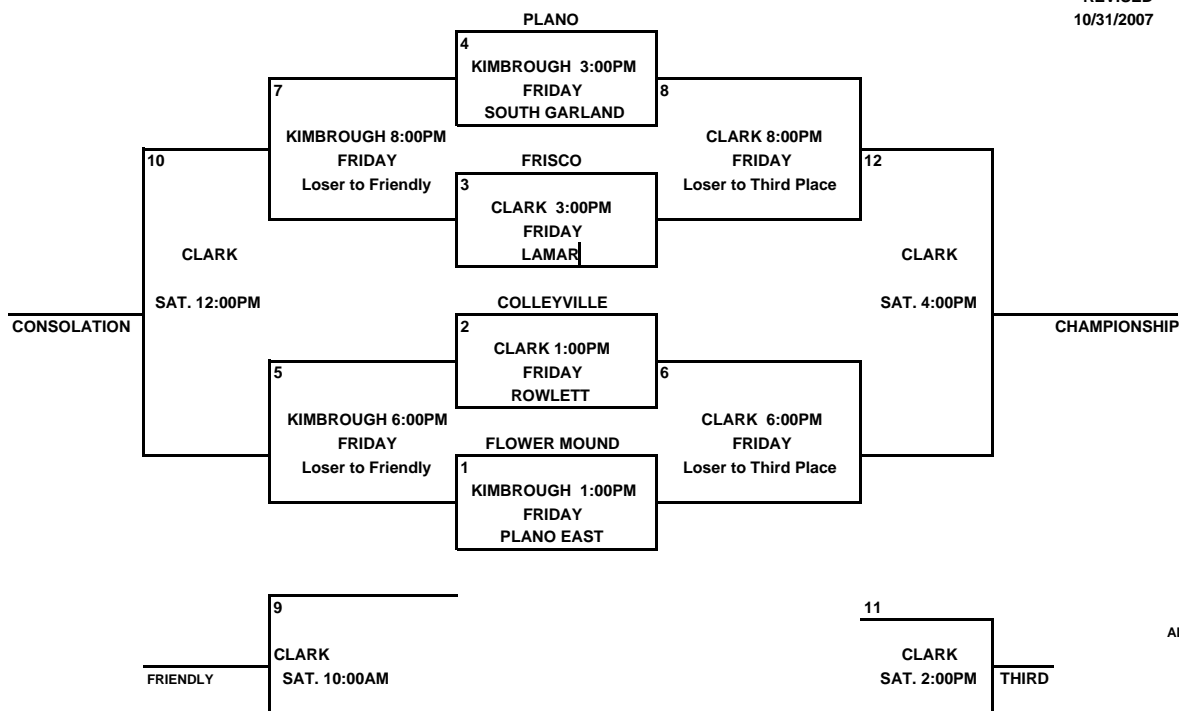

# PLANO TOURNAMENT OF CHAMPIONS

JANUARY 18 AND 19, 2008

REVISED  
10/31/2007

ALL TIED GAMES STRAIGHT T  
UIL SHOOTOUT  
EXCEPT CHAMPIONSHIP:  
2- 10 MINUTE OT'S  
IF TIED TO UIL SHOOTOUT

TOP TEAM IS HOME TEAM  
HOME TEAM WEARS WHITE

10 minute halftime  
15 minute on field warm up

Clark Stadium  
6600 Stadium Dr.

Kimbrough Stadium  
700 N. Murphy Rd

10/1/2007

Plano, Tx 75023

Murphy, Tx 75094