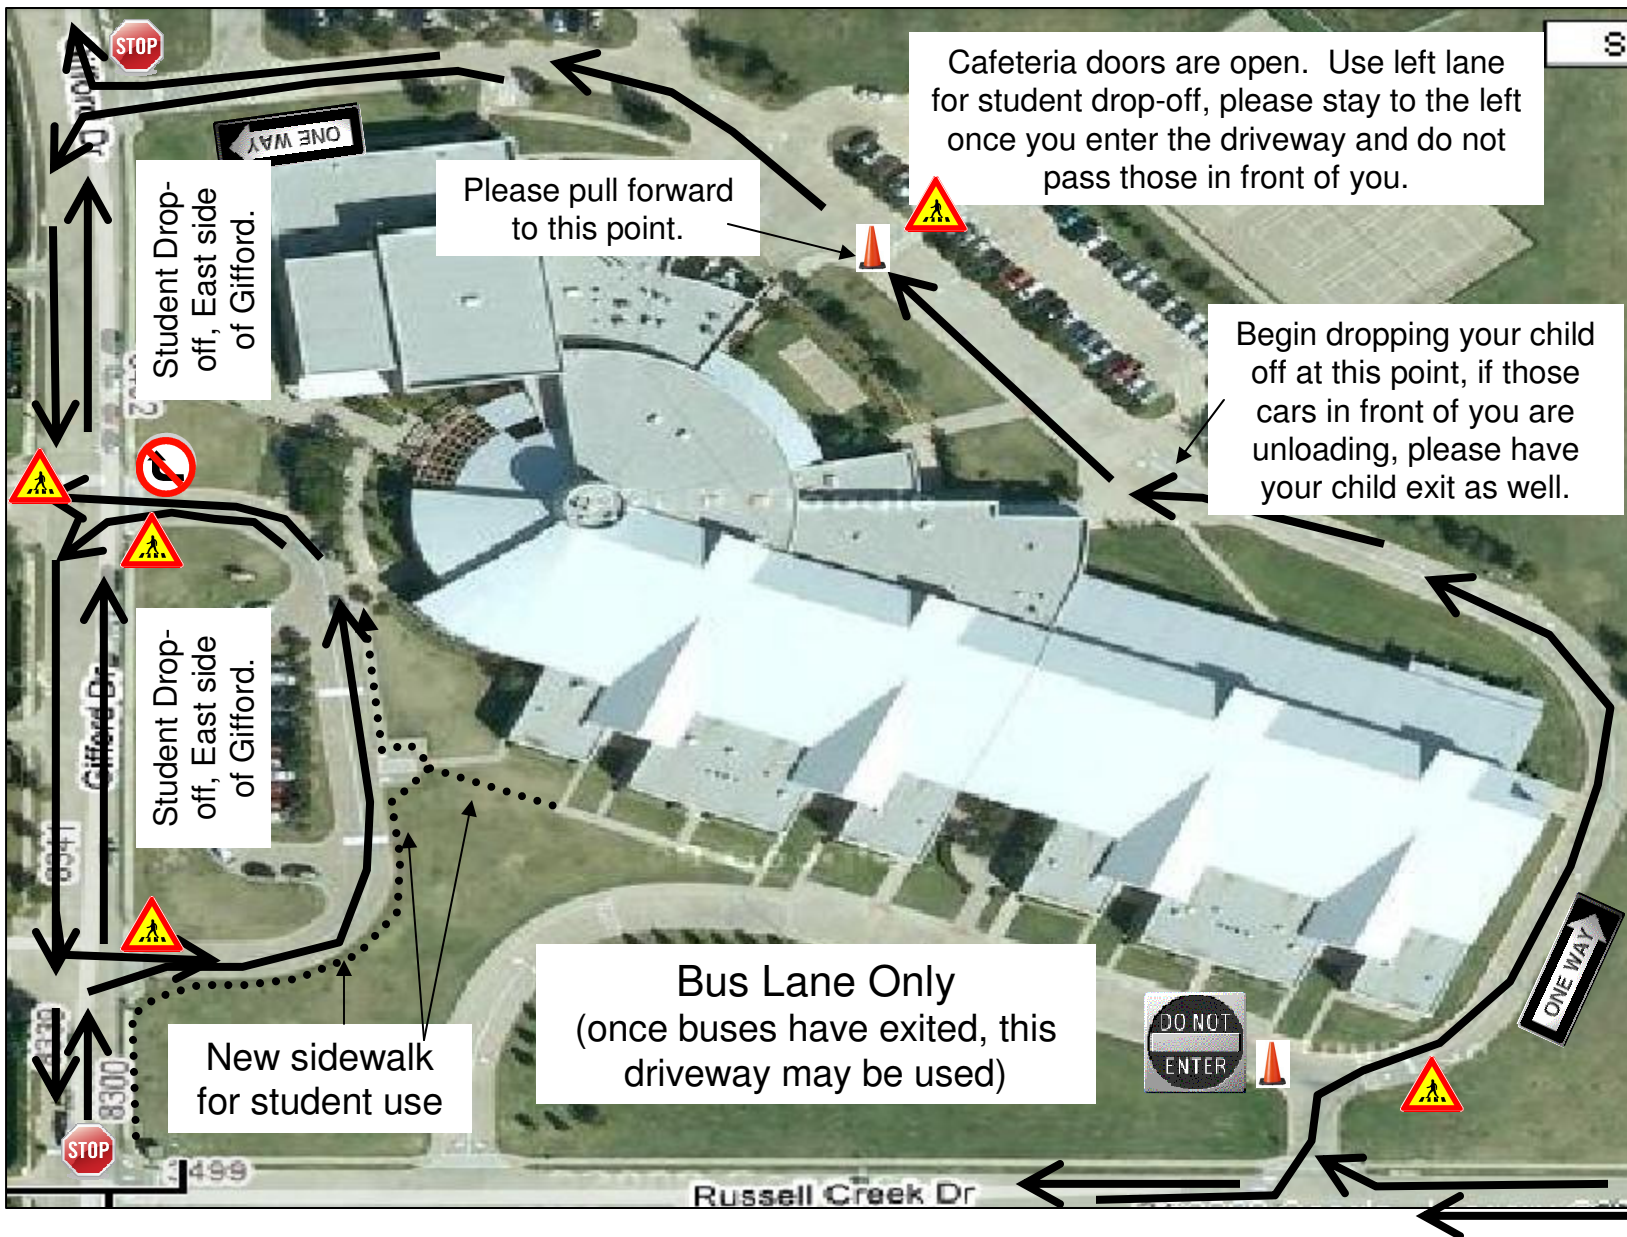

RICE MIDDLE SCHOOL STUDENT DROP-OFF/PICK-UP 2009-2010

NO PARKING, NO STOPPING, NO DROP-OFF ON THE WEST SIDE OF GIFFORD.

Student Drop-off, East side of Gifford.

Please pull forward to this point.

Cafeteria doors are open. Use left lane for student drop-off, please stay to the left once you enter the driveway and do not pass those in front of you.

Begin dropping your child off at this point, if those cars in front of you are unloading, please have your child exit as well.

Student Drop-off, East side of Gifford.

New sidewalk for student use

Bus Lane Only
(once buses have exited, this driveway may be used)

St

Russell Creek Dr

499